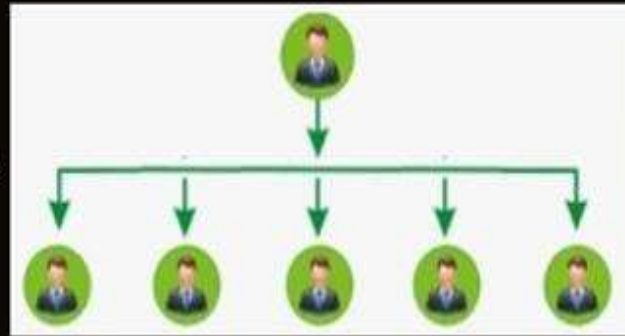

ROI Bonus Achievements

**Complete
5 Direct
Joining**

**You Will Get
ROI Bonus
Rs.70 Per Day**

ROI Bonus Will Be Available For 30 Days Only

Important Note:- After 5 Direct Joinings Everytime. You will get ROI Bonus Rs.70 Per Day Multiple Times.

www.cryptomachine.info

TEAM LEVEL BONUS DETAILS

Level	Team	Level Bonus Details
Level - 1	5	Start ROI Bonus Rs.70/Day for 30 Days
Level - 2	25	Rs.5000 Bonus
Level - 3	125	Electric Bike Or Scooty Anyone
Level - 4	625	Alto Car
Level - 5	3125	Honda City
Level - 6	15625	Dream Home

YOU WILL GET TEAM LEVEL BONUS AT EVERY LEVEL EXPLAINED IN ABOVE LEVEL CHART.

**Referral Earning Depends on your Team.
Create Big Team & Earn More Income.**